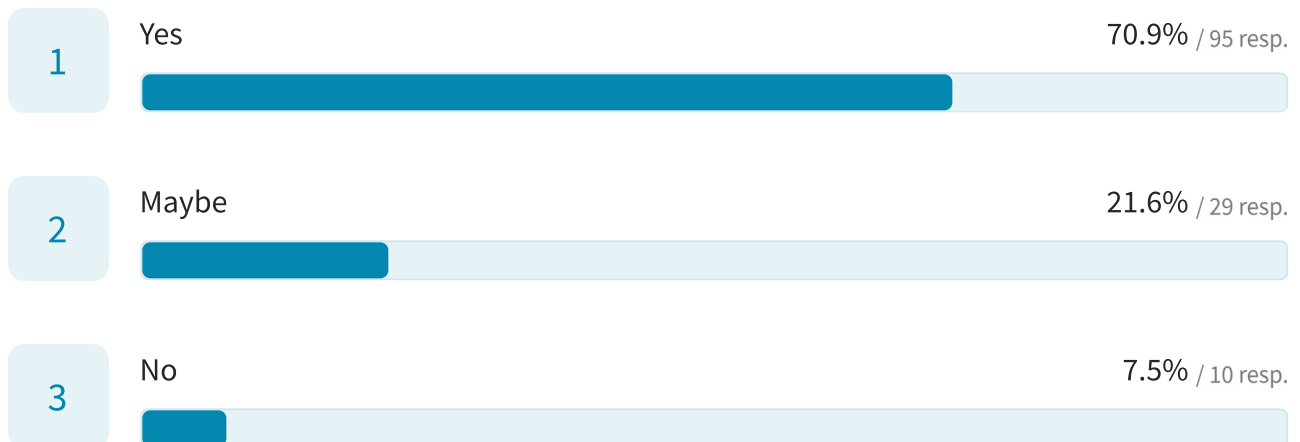

118 out of 136 answered

How did you get to the Pop-up Dog Park sites?

122 out of 136 answered

Will you continue to use the Pop-up Dog Park tour?

134 out of 136 answered

Overall, how would you rate the Pop-Up Dog Park experience?

124 out of 136 answered

3.9 Average rating