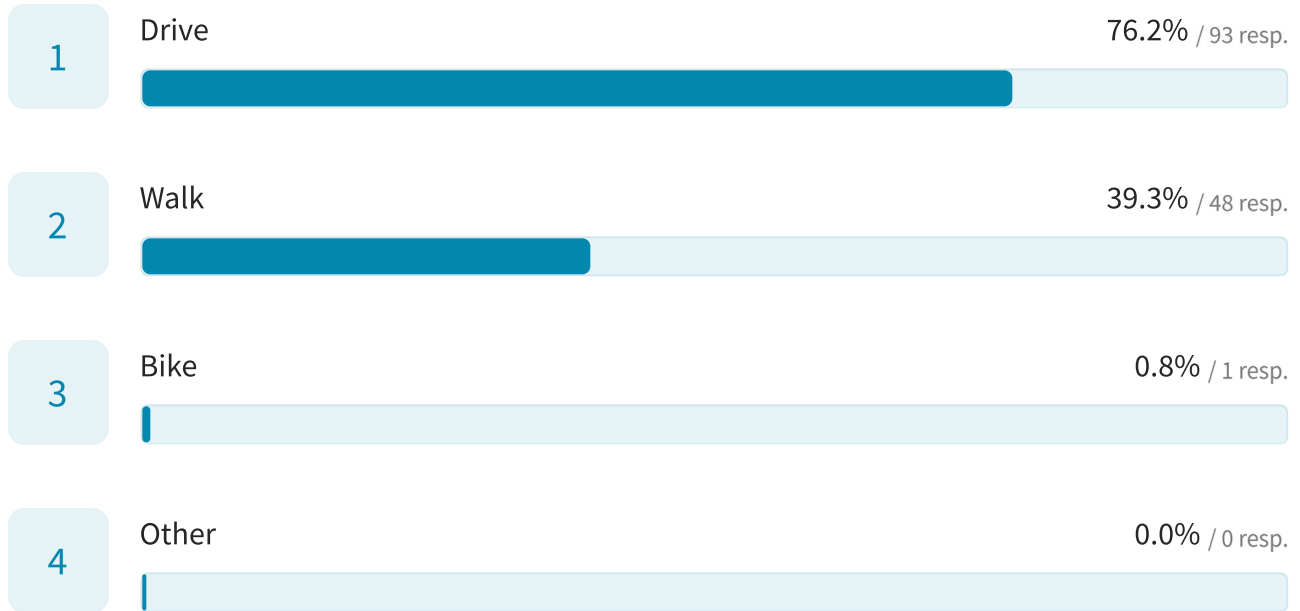

Dog Park Tour

136 responses

What Pop-up Dog Park sites did you visit?

135 out of 136 answered

How frequently did you visit the Pop-up Dog Park?

135 out of 136 answered

What worked well at each of the Pop-up Dog Park sites?

118 out of 136 answered

How did you get to the Pop-up Dog Park sites?

122 out of 136 answered

Will you continue to use the Pop-up Dog Park tour?

134 out of 136 answered

Overall, how would you rate the Pop-Up Dog Park experience?