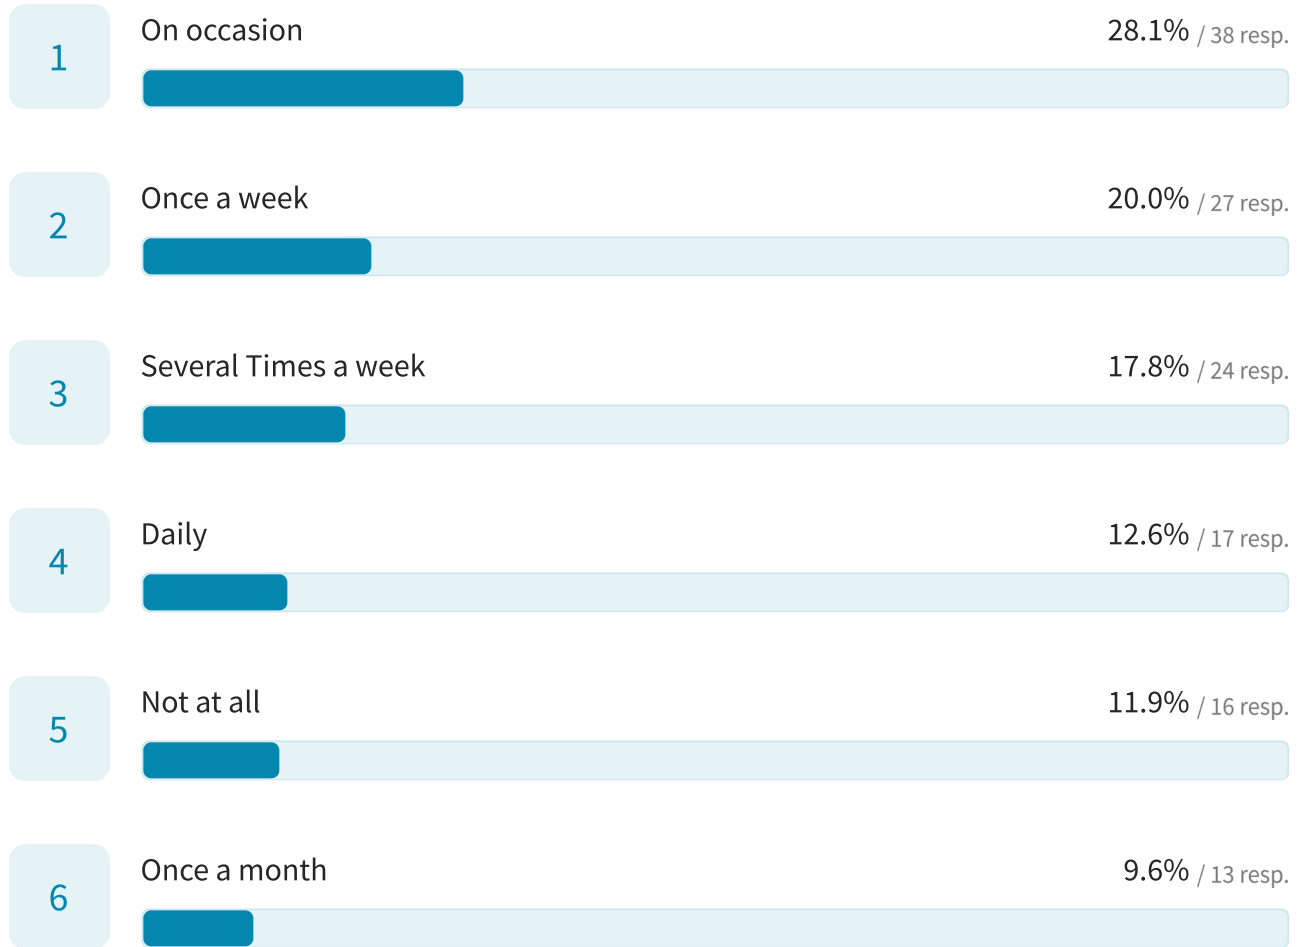

Dog Park Tour

136 responses

What Pop-up Dog Park sites did you visit?

135 out of 136 answered

How frequently did you visit the Pop-up Dog Park?

135 out of 136 answered

What worked well at each of the Pop-up Dog Park sites?

118 out of 136 answered

How did you get to the Pop-up Dog Park sites?

122 out of 136 answered

Will you continue to use the Pop-up Dog Park tour?

134 out of 136 answered

Overall, how would you rate the Pop-Up Dog Park experience?