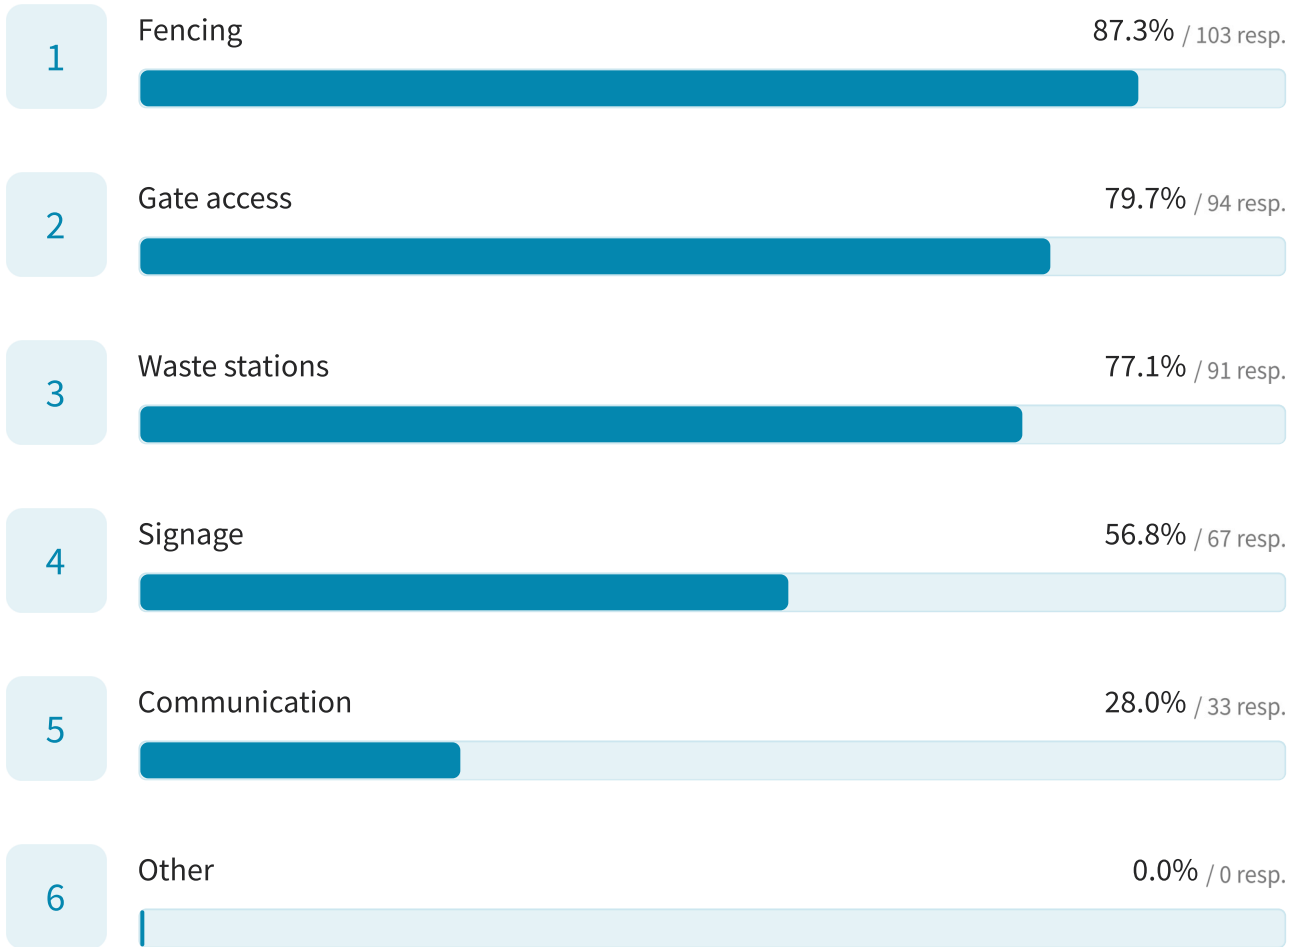

Dog Park Tour

136 responses

What Pop-up Dog Park sites did you visit?

135 out of 136 answered

How frequently did you visit the Pop-up Dog Park?

135 out of 136 answered

What worked well at each of the Pop-up Dog Park sites?

118 out of 136 answered

How did you get to the Pop-up Dog Park sites?

122 out of 136 answered

Will you continue to use the Pop-up Dog Park tour?

134 out of 136 answered

Overall, how would you rate the Pop-Up Dog Park experience?