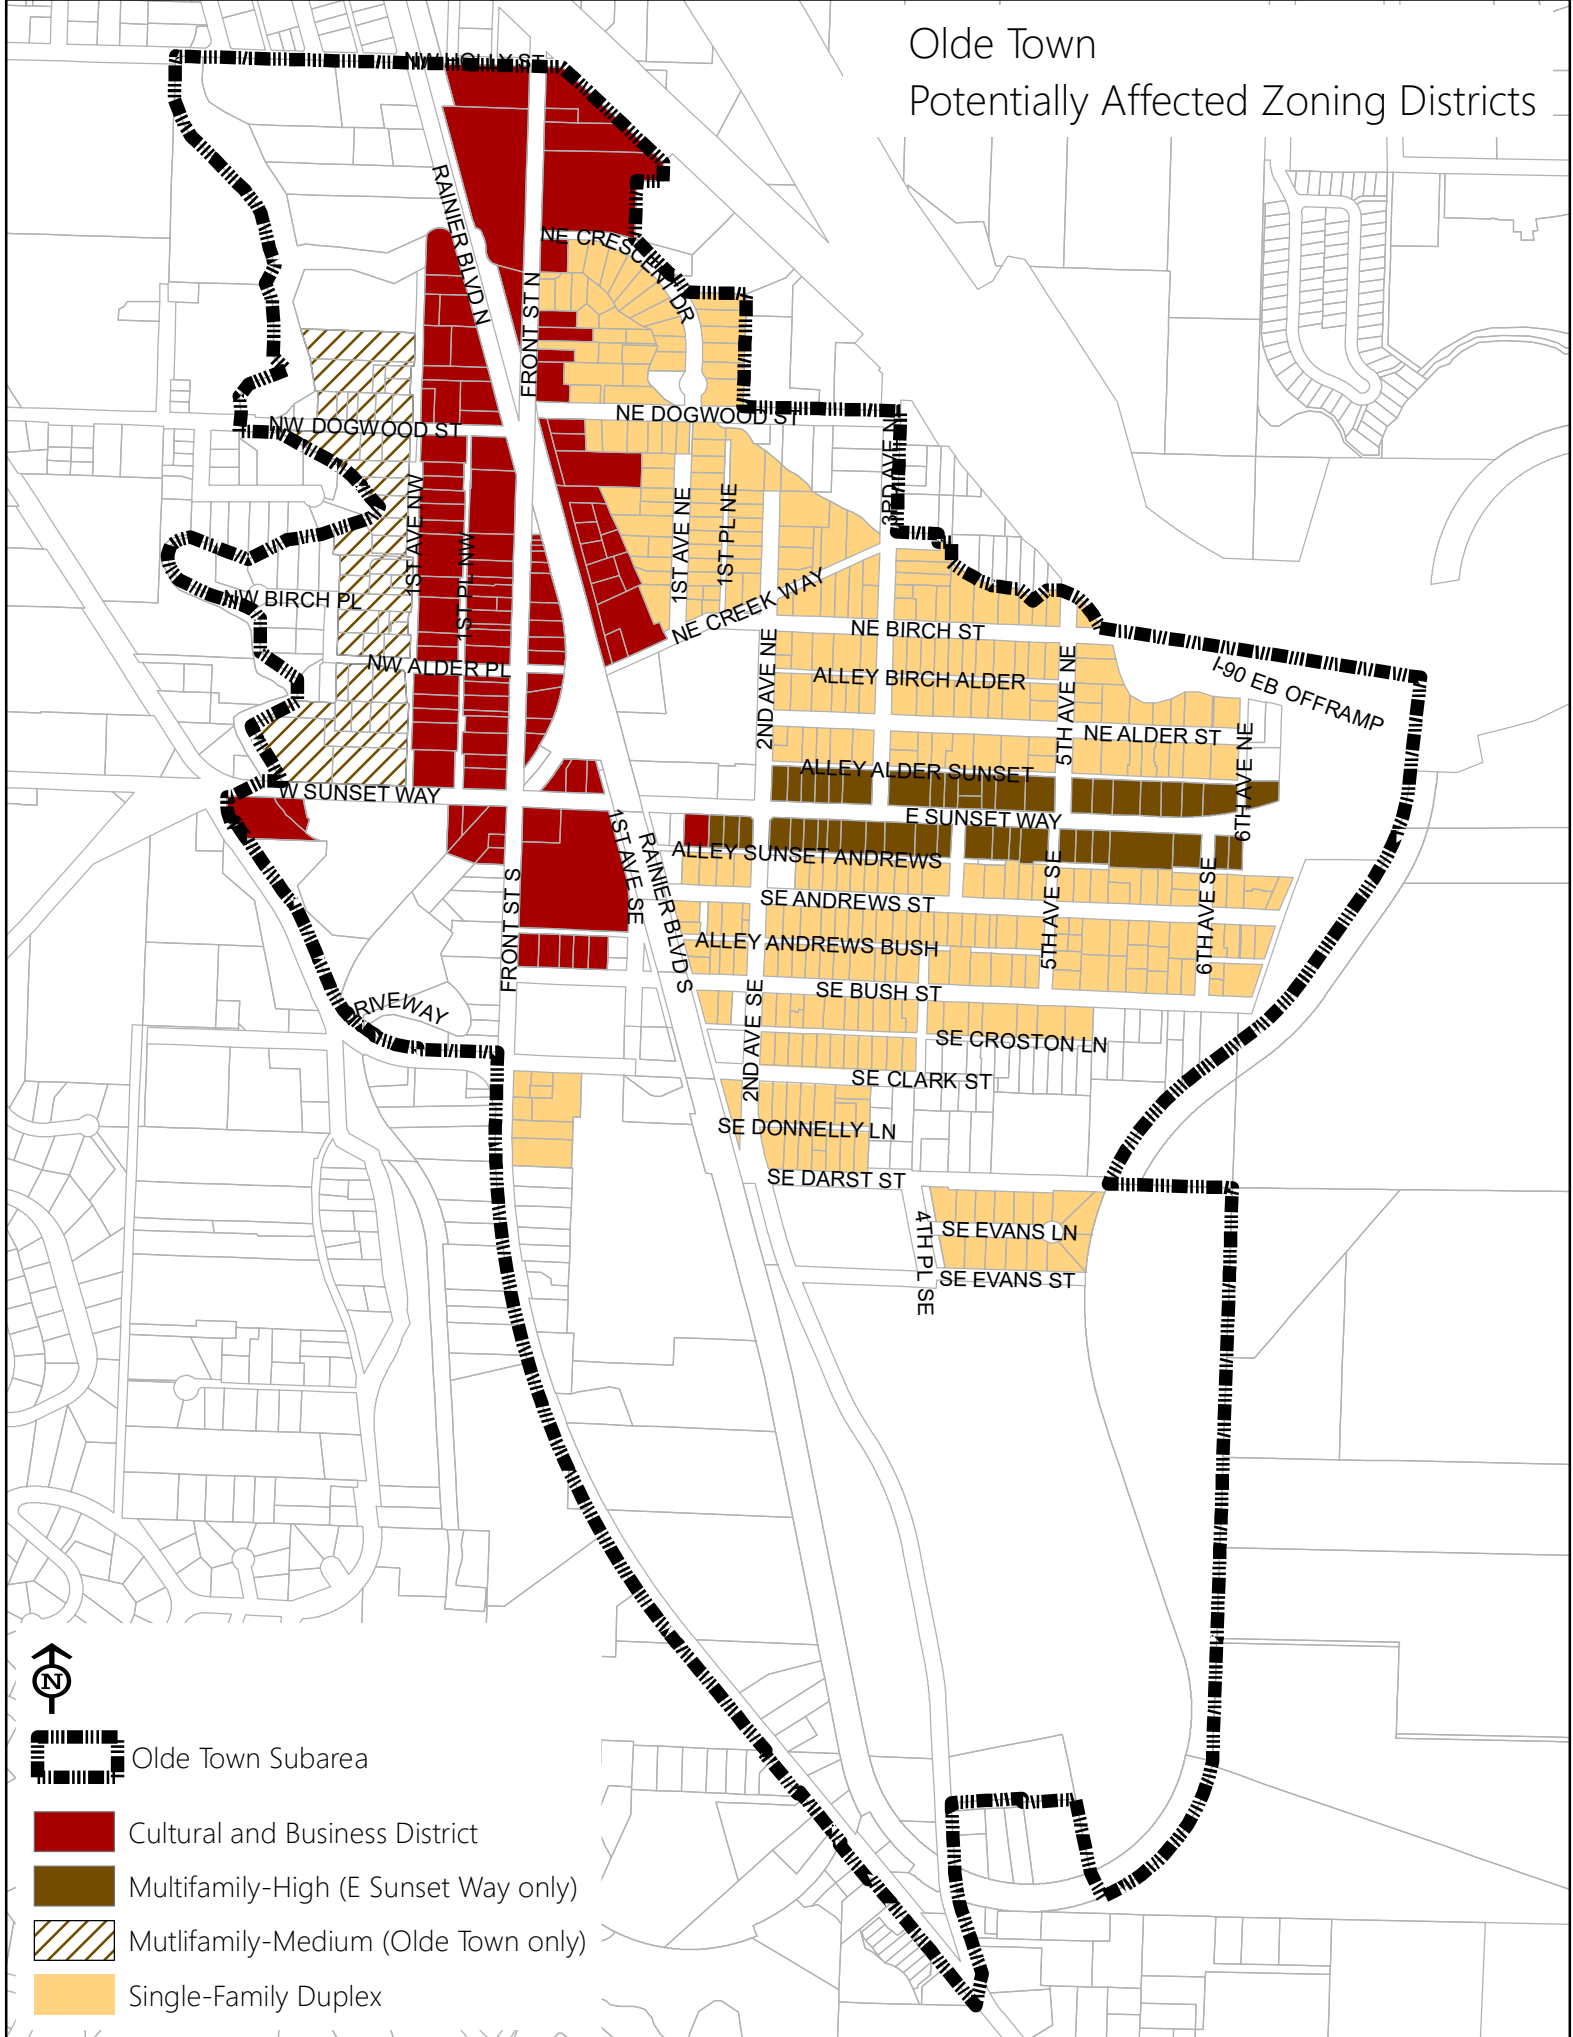

Olde Town Potentially Affected Zoning Districts

Olde Town Subarea

Cultural and Business District

Multifamily-High (E Sunset Way only)

Multifamily-Medium (Olde Town only)

Single-Family Duplex