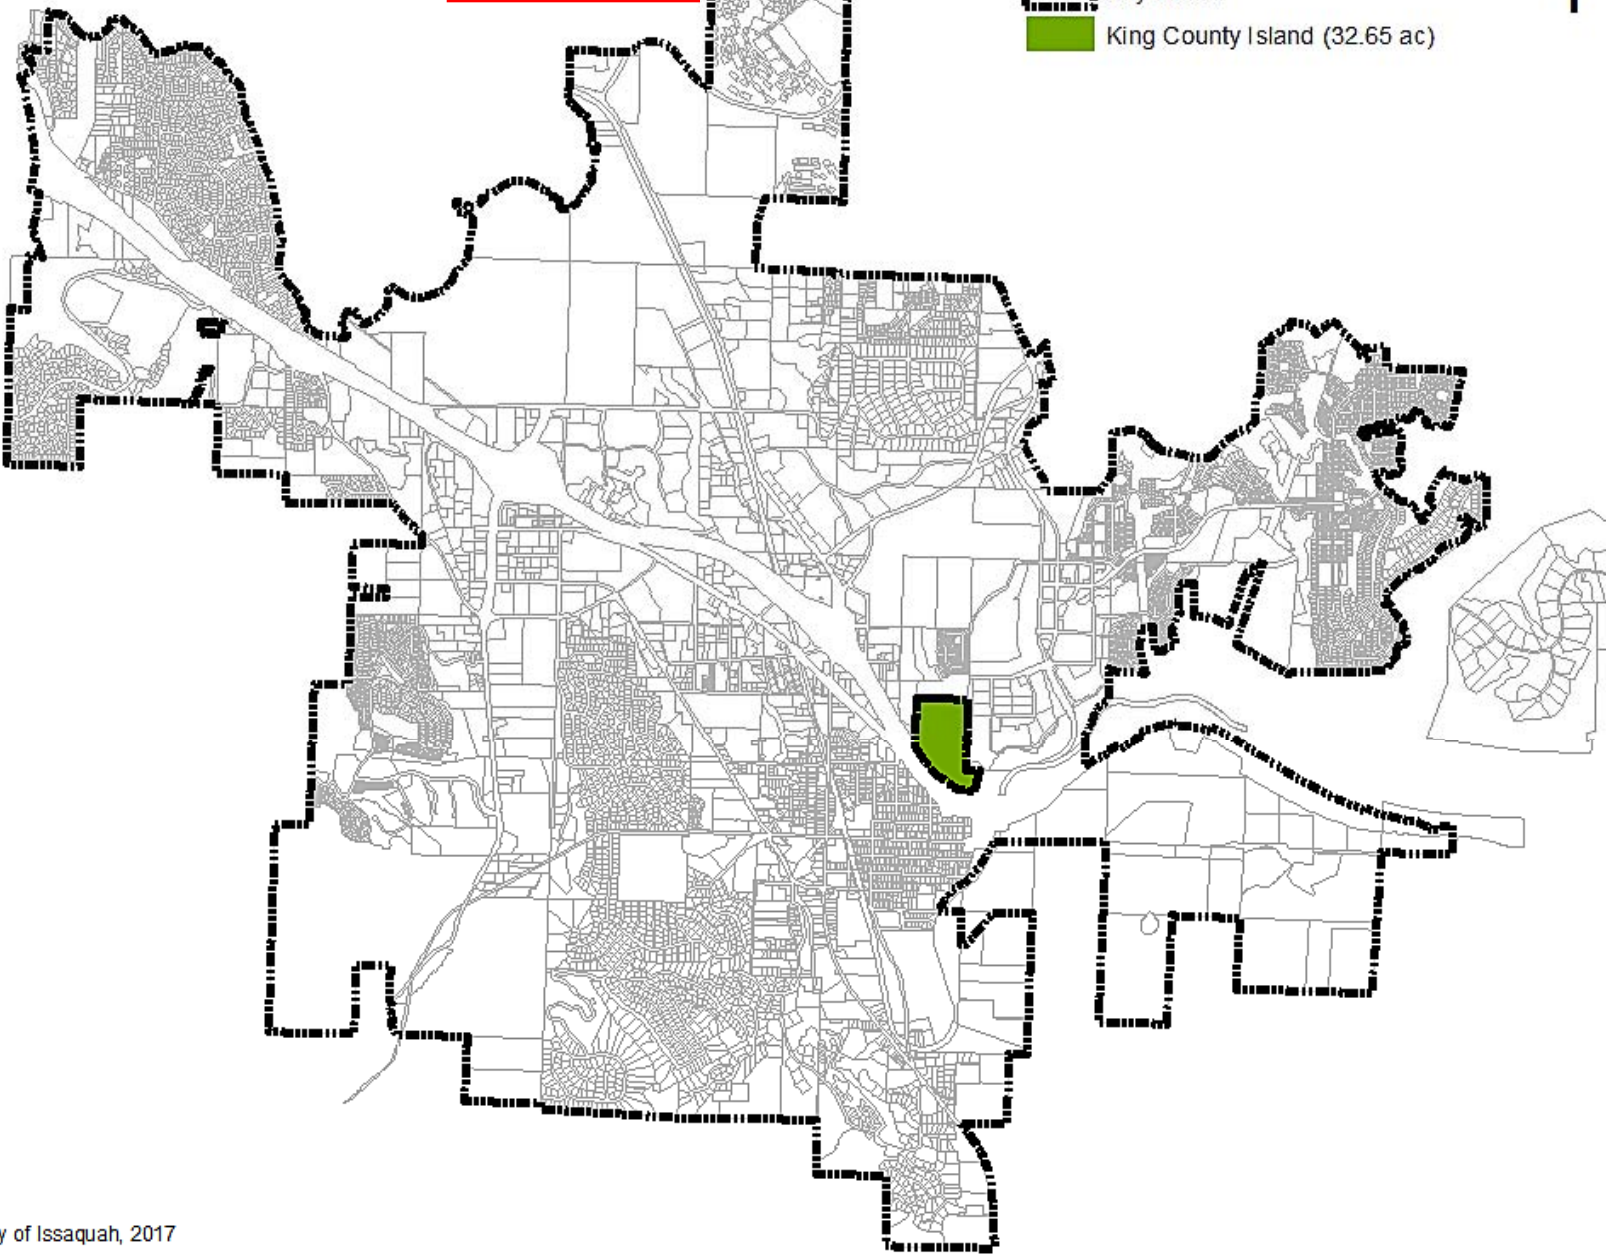

EXHIBIT B

2017 King County Island Annexation

- City Limits
- King County Island (32.65 ac)

Source: City of Issaquah, 2017